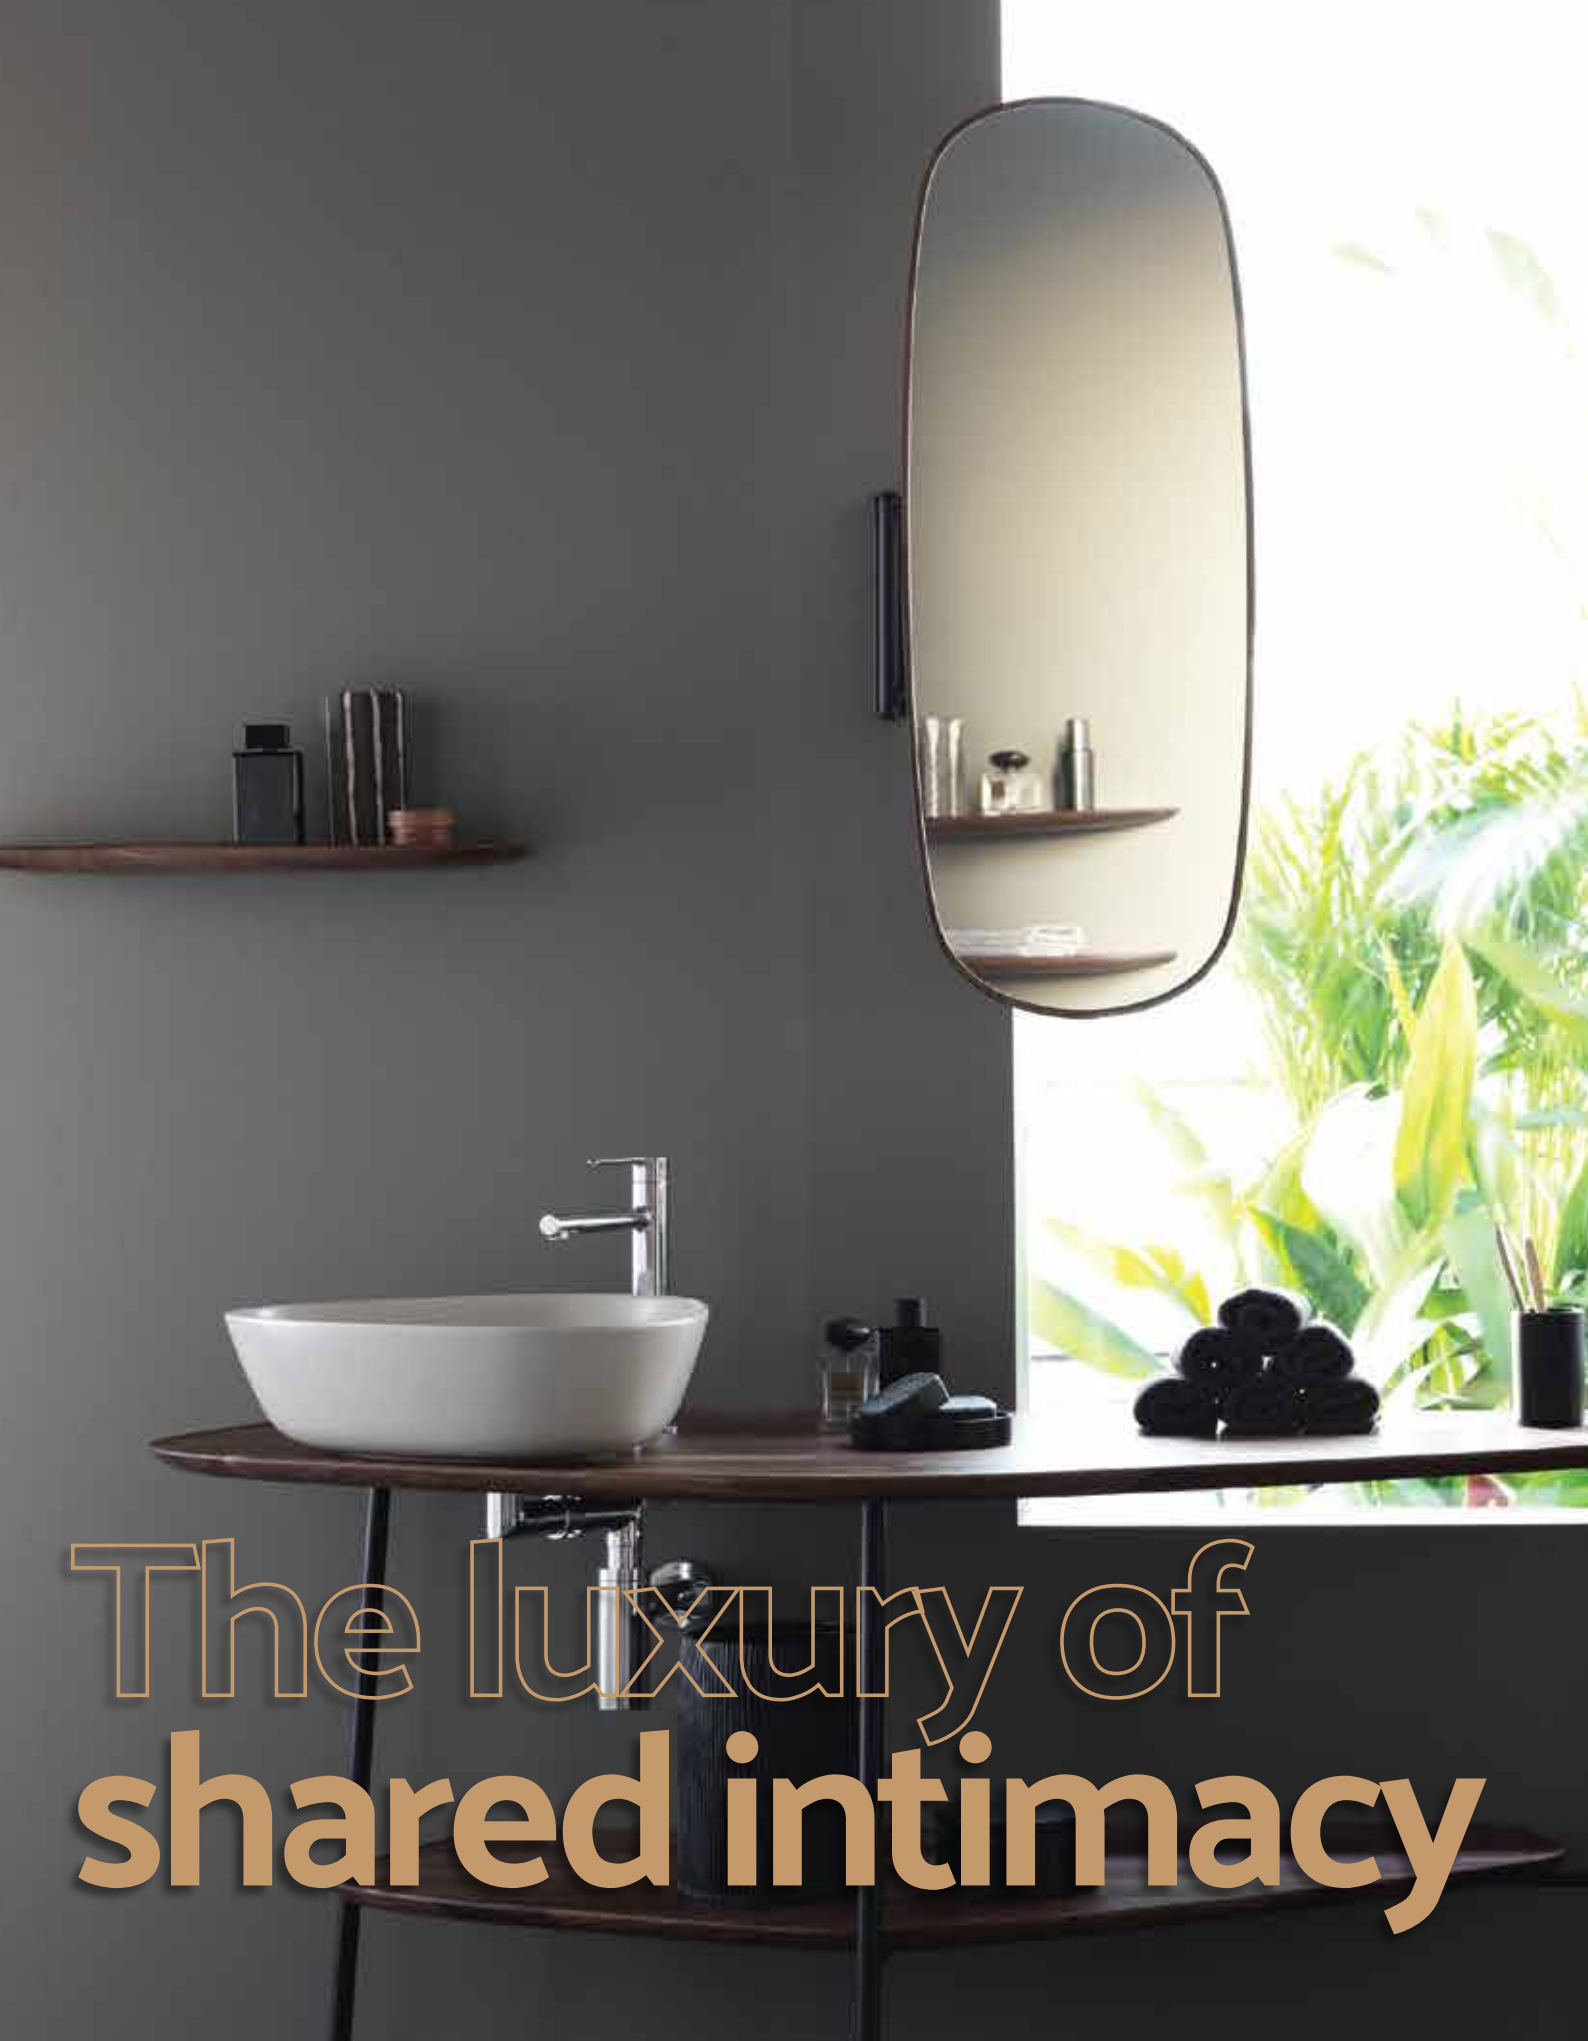

Memoria elements Christophe Pillet

Emerged from the search for a new design language to explore deeper connections in bathroom rituals.

Frame Design Studio - VitrA

A new articulation of the modern bathroom that refines the performance of each function and its aesthetic expression.

Eternity Sebastian Conran

Each element of the series can stand alone as a centerpiece or interact with others to create a bathroom ensemble.

The luxury of
shared intimacy

Plural

Terri Pecora

Designed by Terri Pecora with a vintage living room feeling, PLURAL creates a place to spend time in and share with others. The feeling of lightness comes from the light airy furniture creatively embedded into the bathroom space.

Its refined design language creates an atmosphere of sensual luxury with inspiration from mid-century modern design. PLURAL brings objects and people together in a domestic bathroom environment with an aesthetic mix and match of objects, finishes and colors.