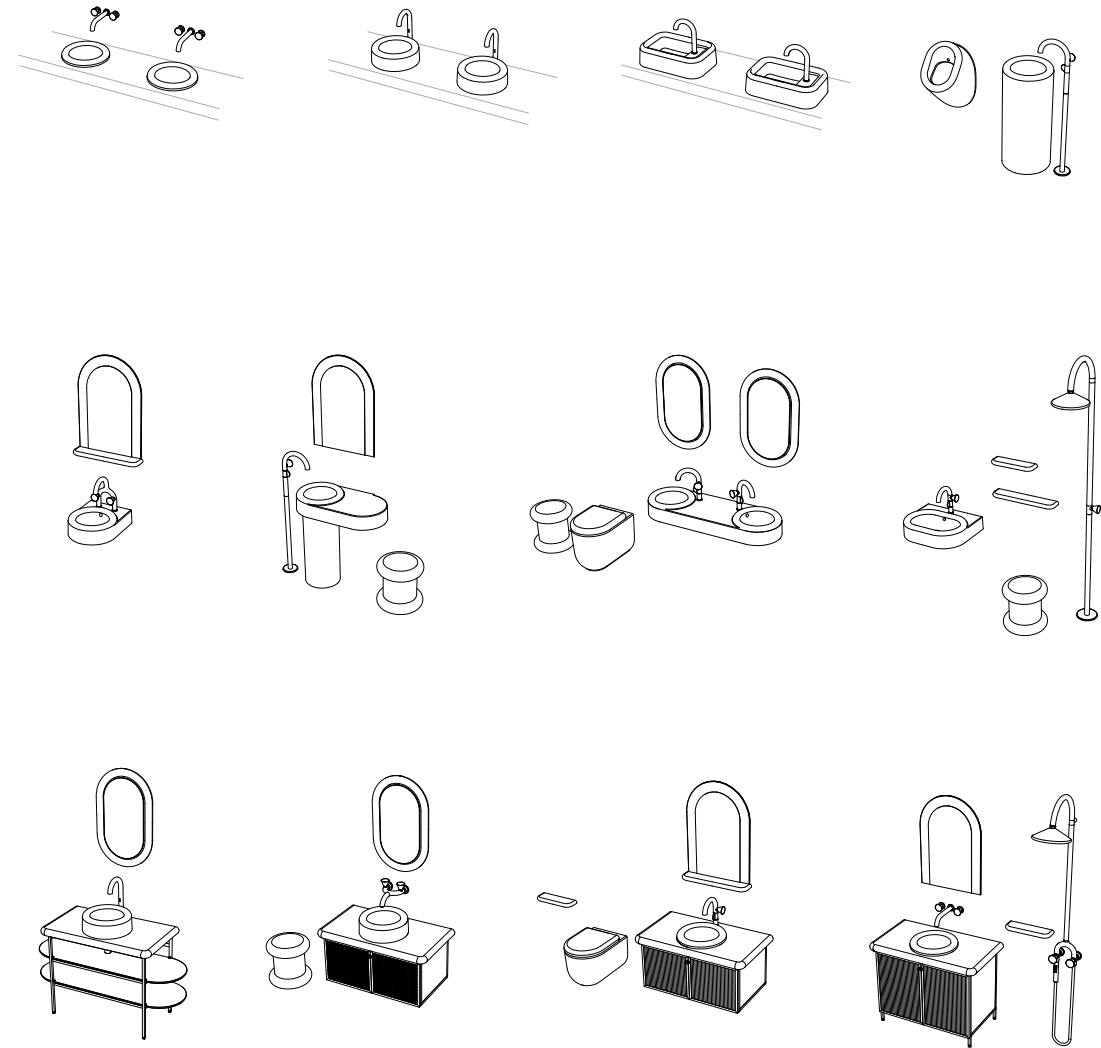

Colours

Ceramic sanitaryware

Brassware

Furniture

Body finish

Door finishes

Open shelf finish†

Suggested combinations

*For outdoor shower only. †For 66738 washbasin unit only.