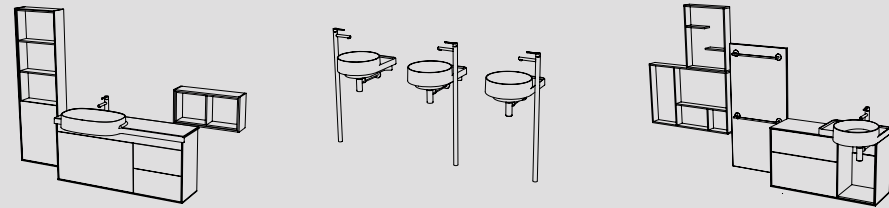

Type IV: Drawers, Semi Open Left / Right
100 cm

Type IV: Drawers, Semi Open Left / Right
130 cm

Type V: Drawers + Door
100 cm

Type V: Drawers + Door
130 cm

WC

Rim-ex Wall-Hung WC
39 cm

Side Units

Tall Units
45 cm

Small Units
30 / 60 / 120 cm

Wall Boxes

Wallbox-Painted Background
45 / 90 cm

Wallbox-Mirror Background
60 / 90 cm

Panels

Shelves
45 / 60 cm

Hook
15 / 45 cm

Heather
60 cm

Concealed Cistern Panel & WC
60 cm

Roll Holder and WC Brush Holder
12 / 18 cm

Combinations

Soft Closing

Rim-ex

VitrA
CLEAN

VitrA
HYGIENE

Quick Release
System