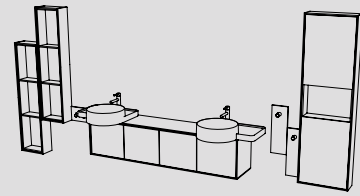

Type IV: Drawers, Semi Open Left / Right
100 cm

Type IV: Drawers, Semi Open Left / Right
130 cm

Type V: Drawers + Door
100 cm

Type V: Drawers + Door
130 cm

WC

Rim-ex Wall-Hung WC
39 cm

Side Units

Tall Units
45 cm

Small Units
30 / 60 / 120 cm

Wall Boxes

Wallbox-Painted Background
45 / 90 cm

Wallbox-Mirror Background
60 / 90 cm

Panels

Shelves
45 / 60 cm

Hook
15 / 45 cm

Heather
60 cm

Concealed Cistern Panel & WC
60 cm

Roll Holder and WC Brush Holder
12 / 18 cm

Combinations

Soft Closing

Rim-ex

VitrA
CLEAN

VitrA
HYGIENE

Quick Release
System