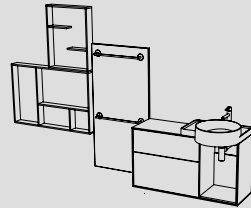

Type IV: Drawers, Semi Open Left / Right
100 cm

Type IV: Drawers, Semi Open Left / Right
130 cm

Type V: Drawers + Door
100 cm

Type V: Drawers + Door
130 cm

WC

Rim-ex Wall-Hung WC
39 cm

Side Units

Tall Units
45 cm

Small Units
30 / 60 / 120 cm

Wall Boxes

Wallbox-Painted Background
45 / 90 cm

Wallbox-Mirror Background
60 / 90 cm

Panels

Shelves
45 / 60 cm

Hook
15 / 45 cm

Heather
60 cm

Concealed Cistern Panel & WC
60 cm

Roll Holder and WC Brush Holder
12 / 18 cm

Combinations

Soft Closing

Rim-ex

VitrA
CLEAN

VitrA
HYGIENE

Quick Release
System