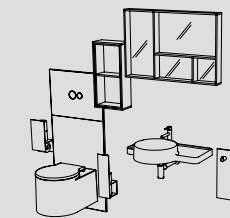

Type IV: Drawers, Semi Open Left / Right
100 cm

Type IV: Drawers, Semi Open Left / Right
130 cm

Type V: Drawers + Door
100 cm

Type V: Drawers + Door
130 cm

WC

Rim-ex Wall-Hung WC
39 cm

Side Units

Tall Units
45 cm

Small Units
30 / 60 / 120 cm

Wall Boxes

Wallbox-Painted Background
45 / 90 cm

Wallbox-Mirror Background
60 / 90 cm

Panels

Shelves
45 / 60 cm

Hook
15 / 45 cm

Heather
60 cm

Concealed Cistern Panel & WC
60 cm

Roll Holder and WC Brush Holder
12 / 18 cm

Combinations

Soft Closing

Rim-ex

VitrA
CLEAN

VitrA
HYGIENE

Quick Release
System