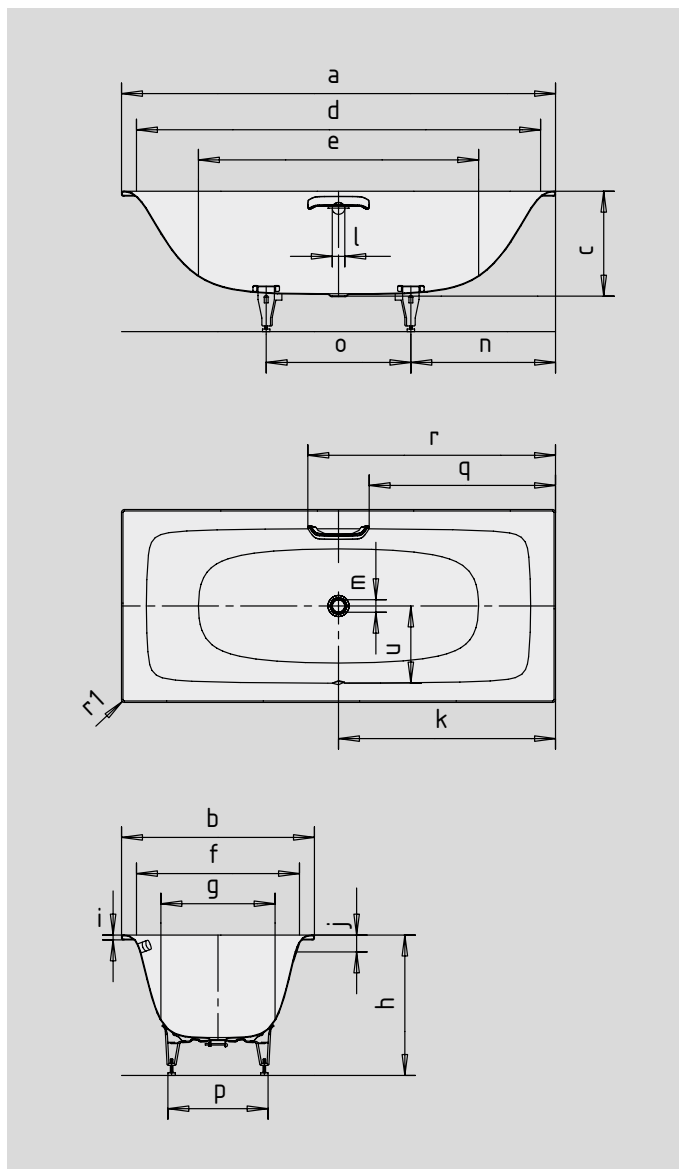

# SILENIO

- flowing form integrates harmoniously in your bathroom
- its ergonomically fluid interior is designed for relaxed bathing
- versatile for any installation situation
- also available with grip on one side
- bathing à deux: two identical backrests and central waste
- made of KALDEWEI steel enamel
- designed by Anke Salomon

Similar illustrations

GRIP DISCREET OPULENCE

Model No.		674	676	678
External length	a	1700	1800	1900 mm
External width	b	750	800	900 mm
Depth	c	410	435	435 mm
Internal length (top)	d	1576	1676	1776 mm
<b>Internal length (bottom)</b>	<b>e</b>	<b>1112</b>	<b>1162</b>	<b>1262 mm</b>
Internal width (top)	f	626	676	776 mm
Internal width (bottom)	g	423	473	537 mm
Height of bath	h	544-583	570-605	565-602 mm
Height of rim	i	20	20	20 mm
Distance top edge to centre of overflow hole	j	70	70	70 mm
Distance bath edge to centre of drain hole	k	850	900	950 mm
Diameter of overflow hole	l	52	52	52 mm
Diameter of drain hole	m	52	52	52 mm
Distance foot end of bath edge to centre of foot	n	566	595	591 mm
Distance between the feet	o	568	610	718 mm
Max. width of feet	p	340	360	430 mm
Distance bath edge to where grip/handle starts	q	722	772	822 mm
Distance bath edge to where grip/handle ends	r	978	1028	1078 mm
Radius	r <sub>1</sub>	12	12	12 mm
Distance between centre holes	u	293	320	362 mm
Water volume** in litres		96	140	188
Weight of the enamelled bath in kg		48	54	61
Full anti-slip		780 x 252	828 x 300	924 x 348 mm

Subject to technical alterations, tolerances and errors. Similar illustrations.  
 \*\* 70 litres displacement on average.

**KALDEWEI**