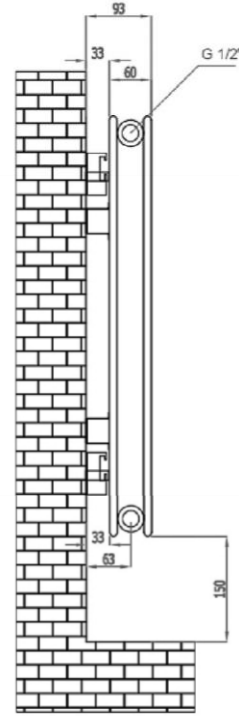

Vertical Installation

Horizontal Installation

Vertical Installation :
 Tappings : 1032mm.
 Tappings from wall : 63mm.
 Distance from wall : 93mm.

Horizontal Installation :
 Tappings : 550mm.
 Tappings from wall : 63mm.
 Distance from wall : 93mm.