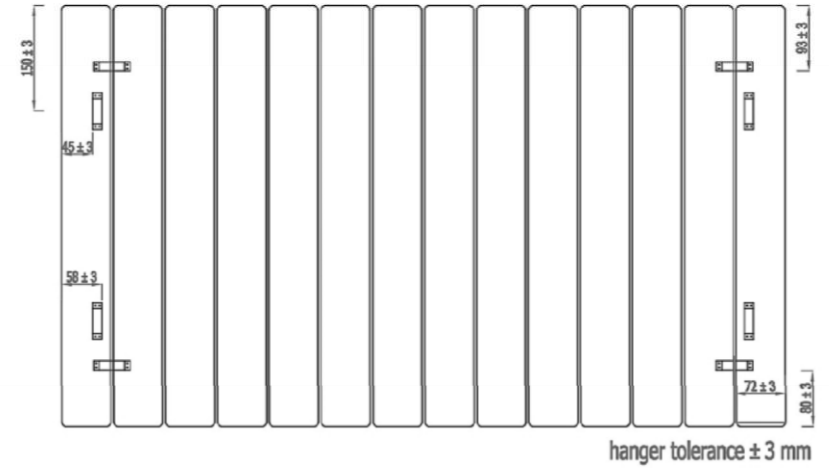

Vertical Installation

Horizontal Installation

Vertical Installation :
 Tappings : 1032mm.
 Tappings from wall : 63mm.
 Distance from wall : 93mm.

Horizontal Installation :
 Tappings : 550mm.
 Tappings from wall : 63mm.
 Distance from wall : 93mm.