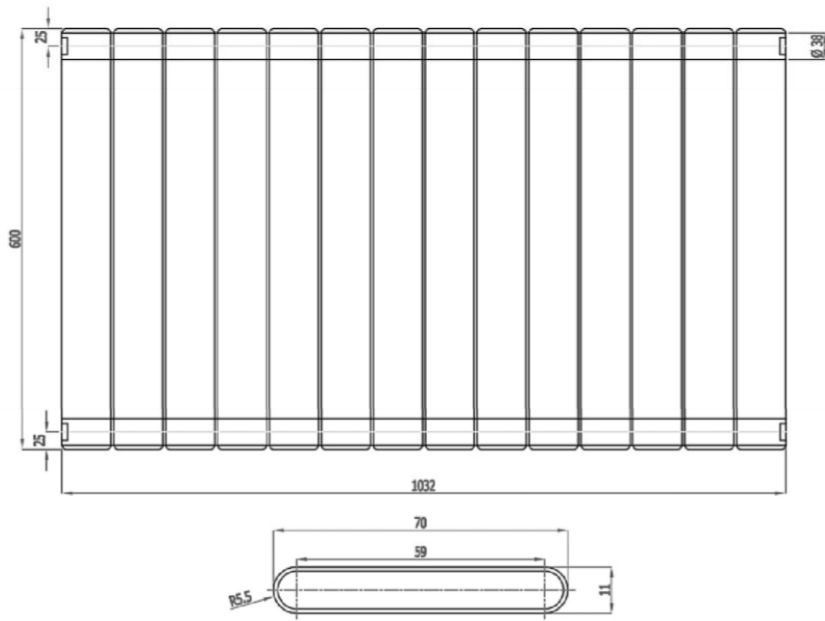

Vertical Installation

Horizontal Installation

Vertical Installation :
 Tappings : 1032mm.
 Tappings from wall : 63mm.
 Distance from wall : 93mm.

Horizontal Installation :
 Tappings : 550mm.
 Tappings from wall : 63mm.
 Distance from wall : 93mm.