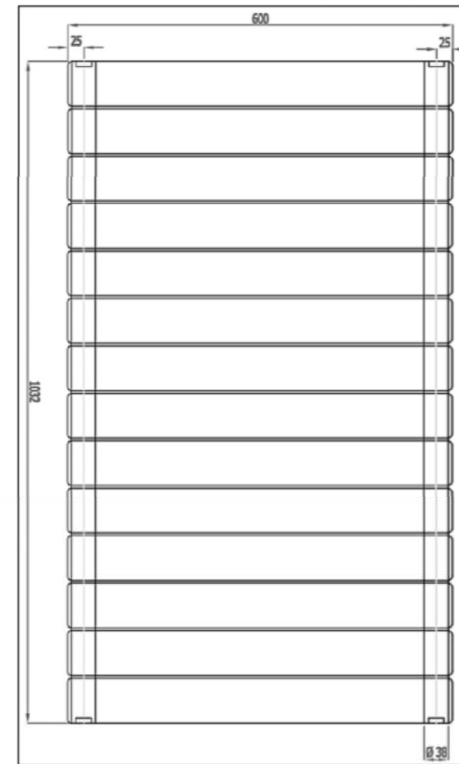

Vertical Installation

Horizontal Installation

Vertical Installation :
 Tappings : 1032mm.
 Tappings from wall : 63mm.
 Distance from wall : 93mm.

Horizontal Installation :
 Tappings : 550mm.
 Tappings from wall : 63mm.
 Distance from wall : 93mm.