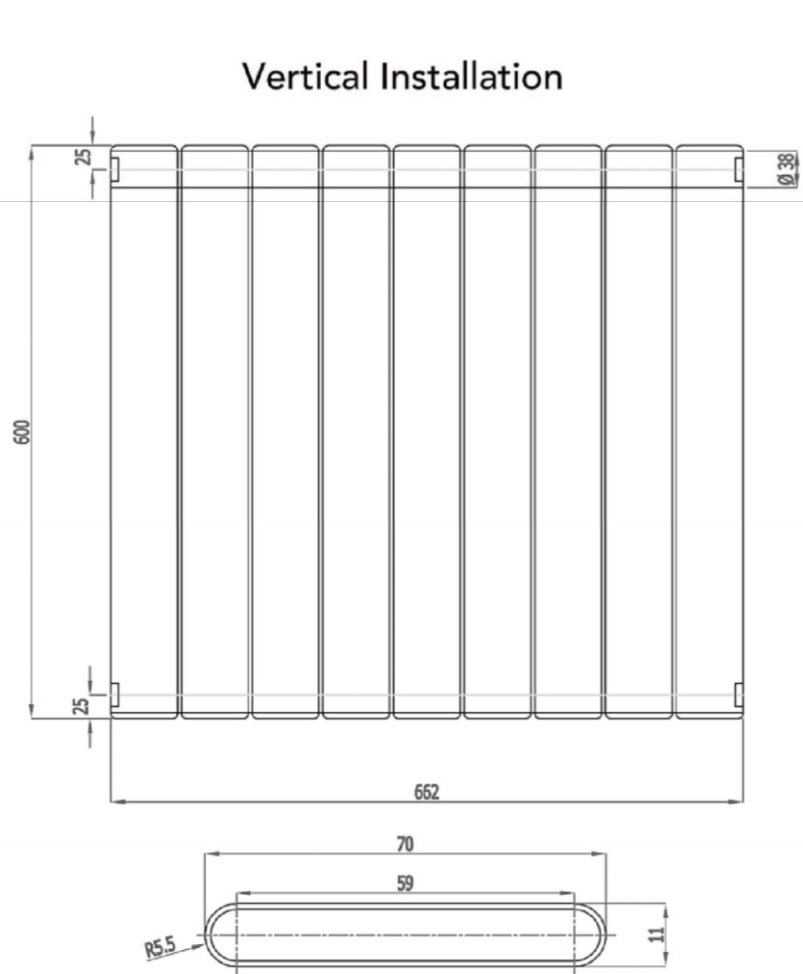

Vertical Installation

Horizontal Installation

Vertical Installation :
 Tappings : 662mm.
 Tappings from wall : 63mm.
 Distance from wall : 93mm.

Horizontal Installation :
 Tappings : 550mm.
 Tappings from wall : 63mm.
 Distance from wall : 93mm.