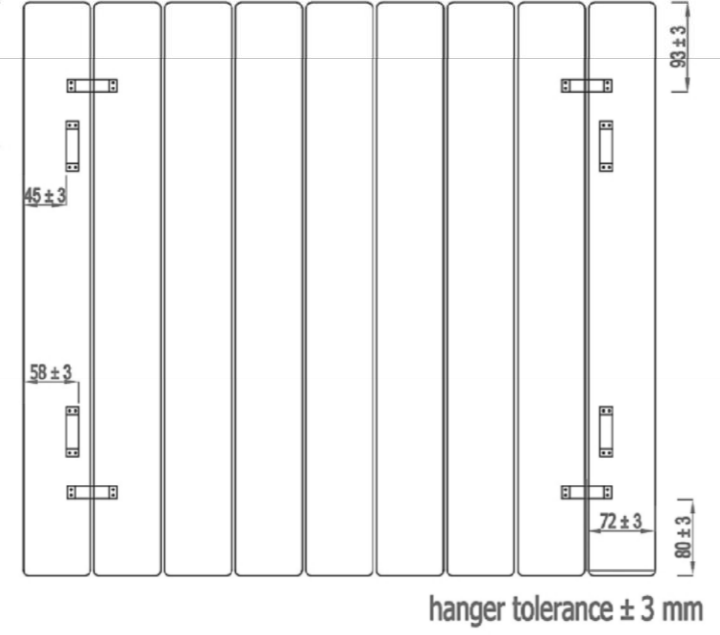

Vertical Installation

Horizontal Installation

Vertical Installation :
 Tappings : 662mm.
 Tappings from wall : 63mm.
 Distance from wall : 93mm.

Horizontal Installation :
 Tappings : 550mm.
 Tappings from wall : 63mm.
 Distance from wall : 93mm.