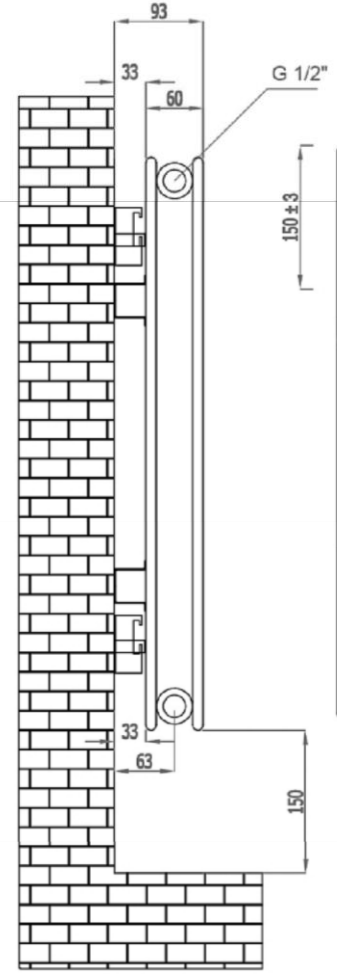

Vertical Installation

Horizontal Installation

Vertical Installation :
 Tappings : 662mm.
 Tappings from wall : 63mm.
 Distance from wall : 93mm.

Horizontal Installation :
 Tappings : 550mm.
 Tappings from wall : 63mm.
 Distance from wall : 93mm.