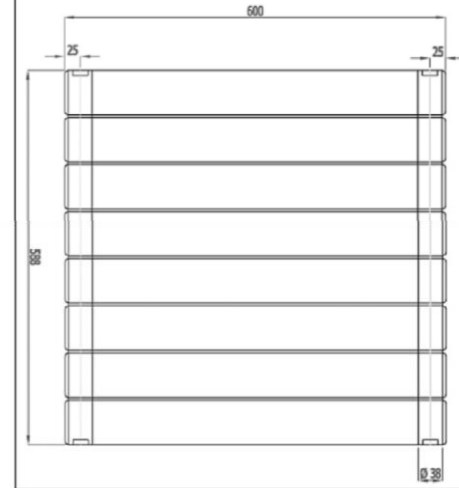

Vertical Installation

Horizontal Installation

Vertical Installation :
 Tappings : 588mm.
 Tappings from wall : 63mm.
 Distance from wall : 93mm.

Horizontal Installation :
 Tappings : 550mm.
 Tappings from wall : 63mm.
 Distance from wall : 93mm.