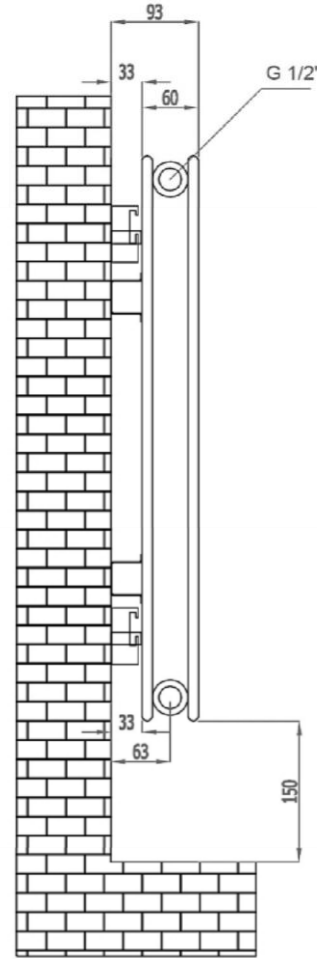

Vertical Installation

Horizontal Installation

Vertical Installation :
 Tappings : 588mm.
 Tappings from wall : 63mm.
 Distance from wall : 93mm.

Horizontal Installation :
 Tappings : 550mm.
 Tappings from wall : 63mm.
 Distance from wall : 93mm.