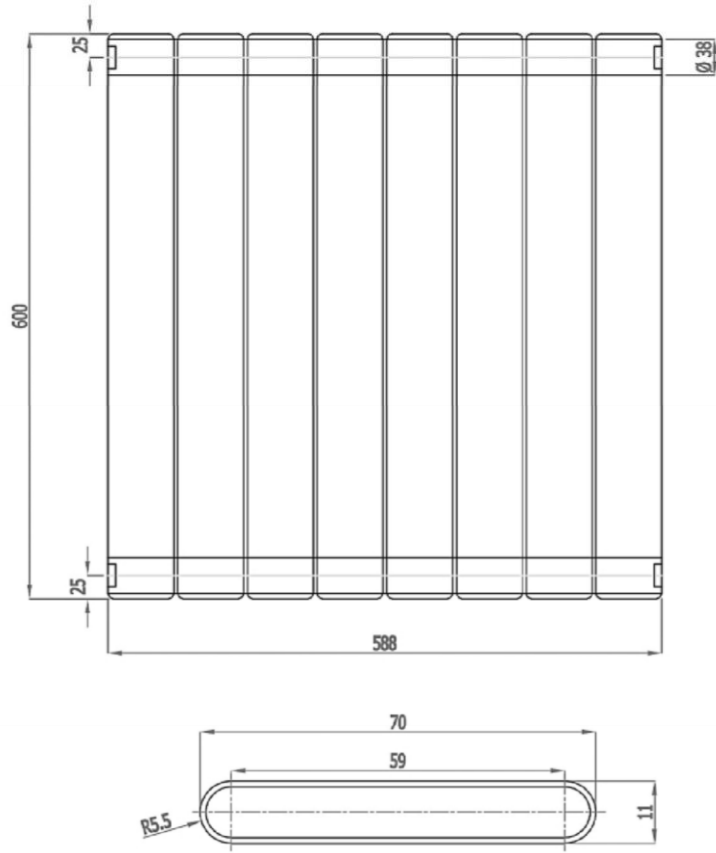

Vertical Installation

Horizontal Installation

Vertical Installation :
 Tappings : 588mm.
 Tappings from wall : 63mm.
 Distance from wall : 93mm.

Horizontal Installation :
 Tappings : 550mm.
 Tappings from wall : 63mm.
 Distance from wall : 93mm.