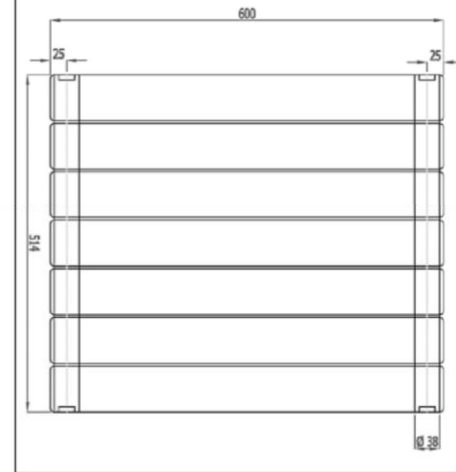

600 x 514mm

Vertical Installation

hanger tolerance ± 3 mm

Horizontal Installation

Vertical Installation :

Tappings : 514mm.

Tappings from wall : 63mm.

Distance from wall : 93mm.

Horizontal Installation :

Tappings : 550mm.

Tappings from wall : 63mm.

Distance from wall : 93mm.