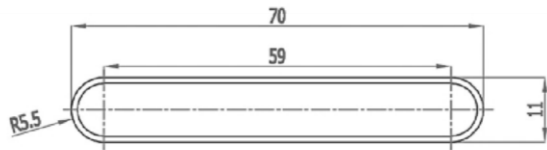

600 x 514mm

Vertical Installation

hanger tolerance ± 3 mm

Horizontal Installation

Vertical Installation :

Tappings : 514mm.

Tappings from wall : 63mm.

Distance from wall : 93mm.

Horizontal Installation :

Tappings : 550mm.

Tappings from wall : 63mm.

Distance from wall : 93mm.