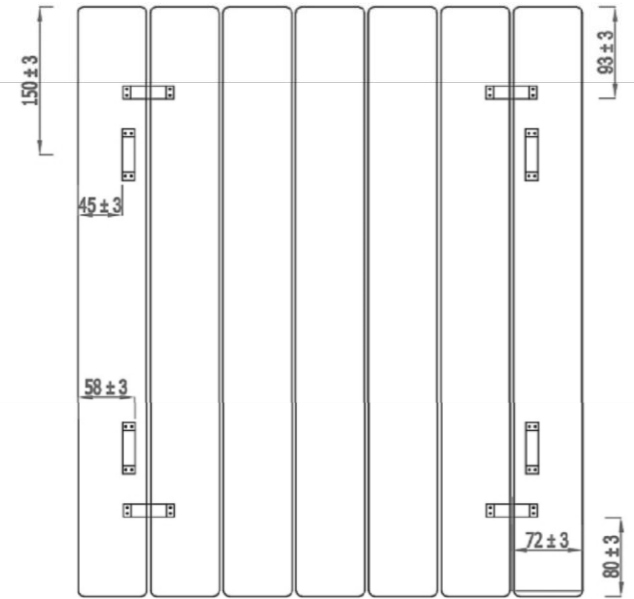

600 x 514mm

Vertical Installation

hanger tolerance ± 3 mm

Horizontal Installation

Vertical Installation :

Tappings : 514mm.

Tappings from wall : 63mm.

Distance from wall : 93mm.

Horizontal Installation :

Tappings : 550mm.

Tappings from wall : 63mm.

Distance from wall : 93mm.