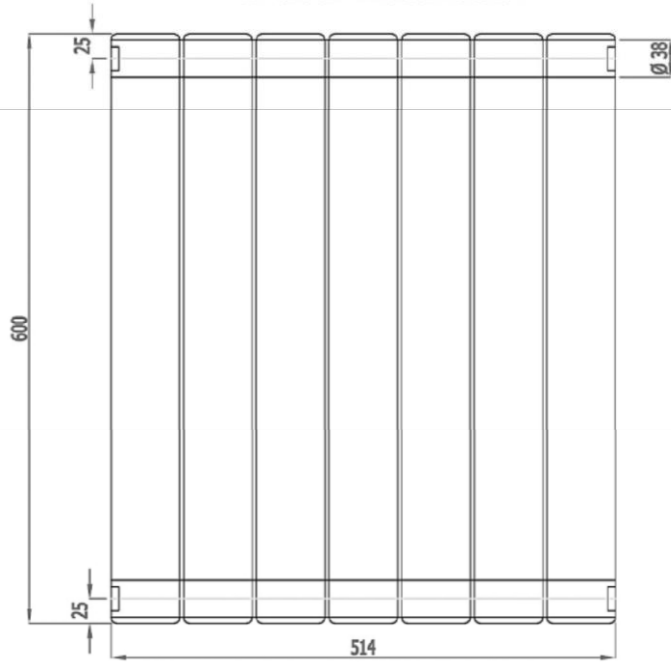

600 x 514mm

Vertical Installation

hanger tolerance ± 3 mm

Horizontal Installation

Vertical Installation :

Tappings : 514mm.

Tappings from wall : 63mm.

Distance from wall : 93mm.

Horizontal Installation :

Tappings : 550mm.

Tappings from wall : 63mm.

Distance from wall : 93mm.