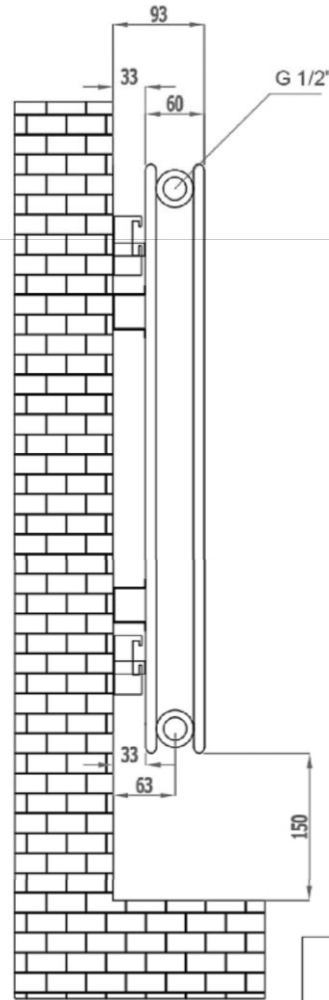

600 x 514mm

Vertical Installation

hanger tolerance ± 3 mm

Horizontal Installation

Vertical Installation :

Tappings : 514mm.

Tappings from wall : 63mm.

Distance from wall : 93mm.

Horizontal Installation :

Tappings : 550mm.

Tappings from wall : 63mm.

Distance from wall : 93mm.