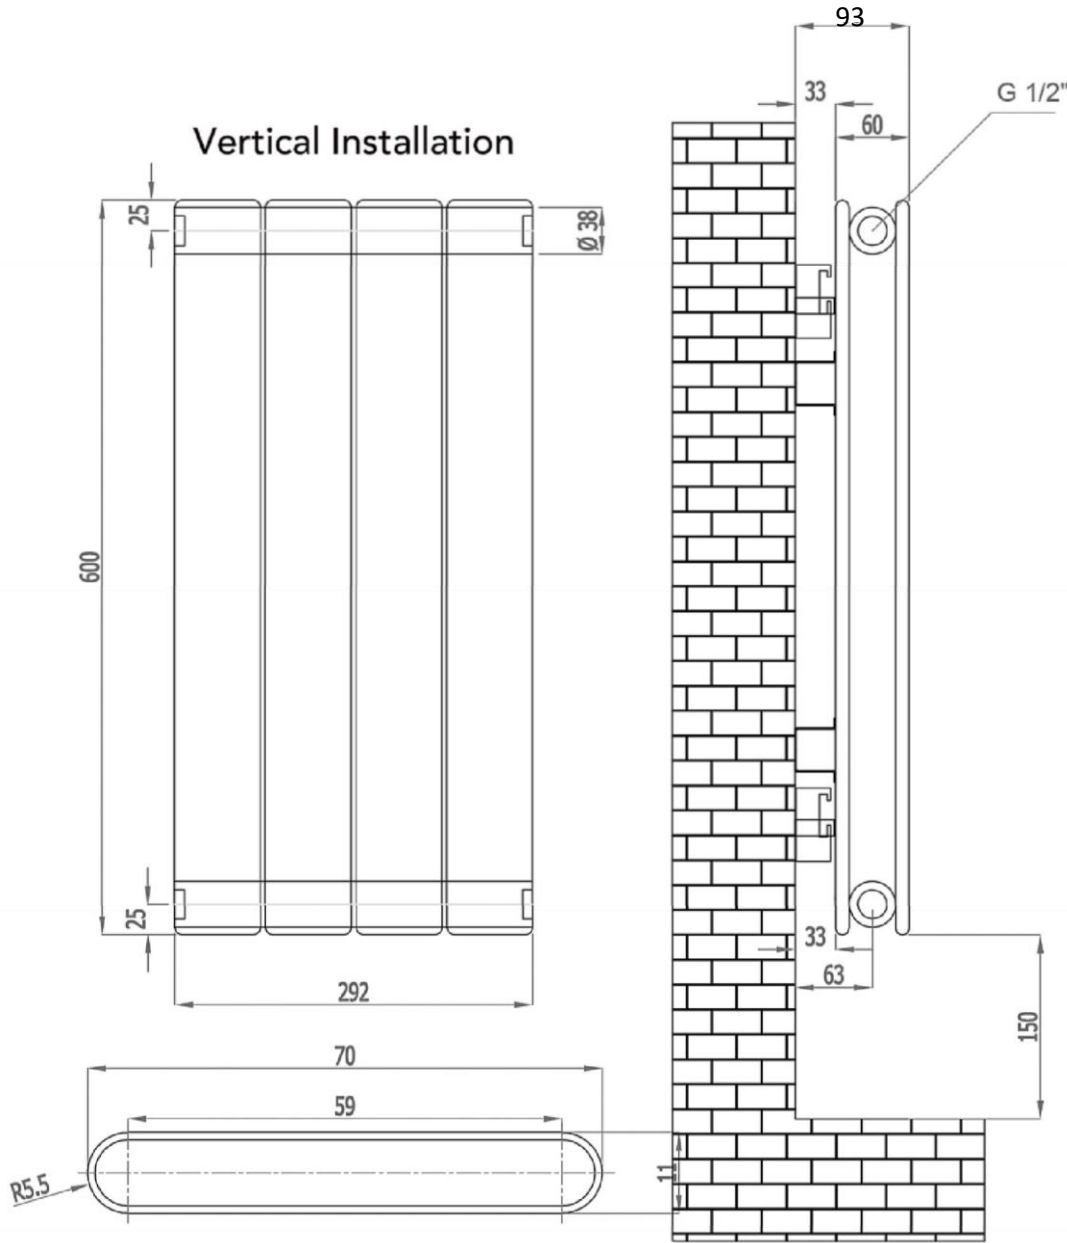

600 x 292mm

Vertical Installation

Horizontal Installation

Vertical Installation :
Tappings : 292mm.
Tappings from wall : 63mm.
Distance from wall : 93mm.

Horizontal Installation :
Tappings : 550mm.
Tappings from wall : 63mm.
Distance from wall : 93mm.