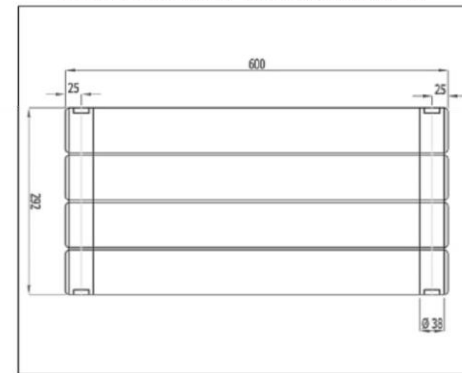

600 x 292mm

Vertical Installation

Horizontal Installation

Vertical Installation :
Tappings : 292mm.
Tappings from wall : 63mm.
Distance from wall : 93mm.

Horizontal Installation :
Tappings : 550mm.
Tappings from wall : 63mm.
Distance from wall : 93mm.