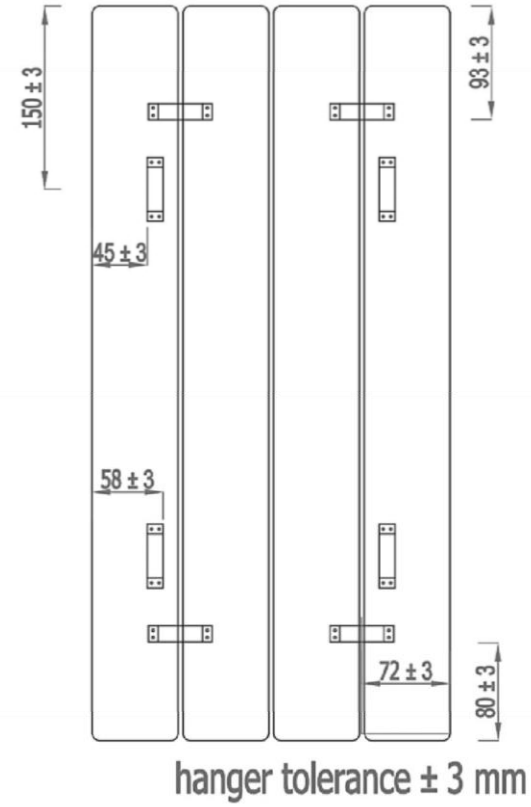

600 x 292mm

Vertical Installation

Horizontal Installation

Vertical Installation :
Tappings : 292mm.
Tappings from wall : 63mm.
Distance from wall : 93mm.

Horizontal Installation :
Tappings : 550mm.
Tappings from wall : 63mm.
Distance from wall : 93mm.