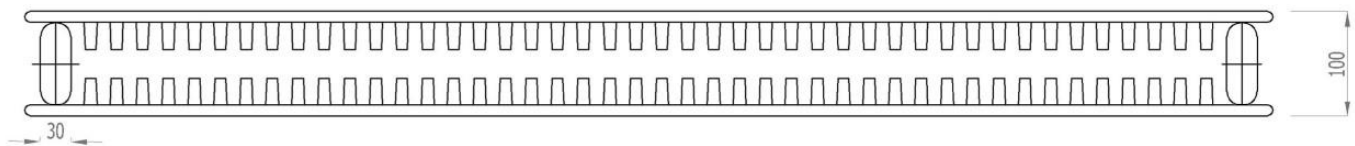

Type22
292 x 1200 mm

Tappings : 1150mm.
Tappings from wall : 85mm.
Distance from wall : 135mm.

* Can only be fitted horizontally.