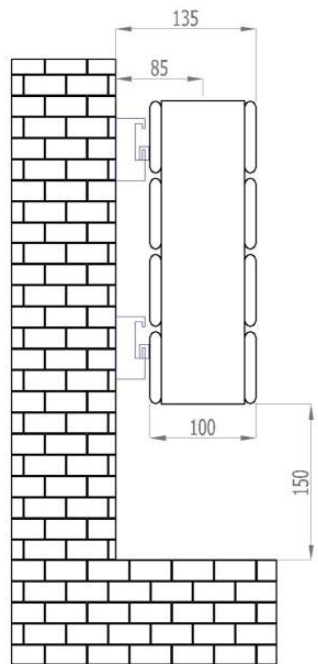

Type22
292 x 1200 mm

Tappings : 1150mm.
Tappings from wall : 85mm.
Distance from wall : 135mm.

* Can only be fitted horizontally.