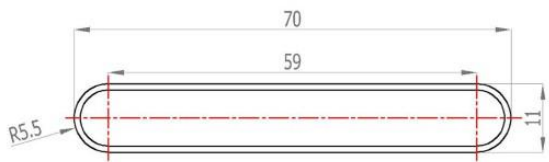

Type22
292 x 1200 mm

Tappings : 1150mm.
Tappings from wall : 85mm.
Distance from wall : 135mm.

* Can only be fitted horizontally.