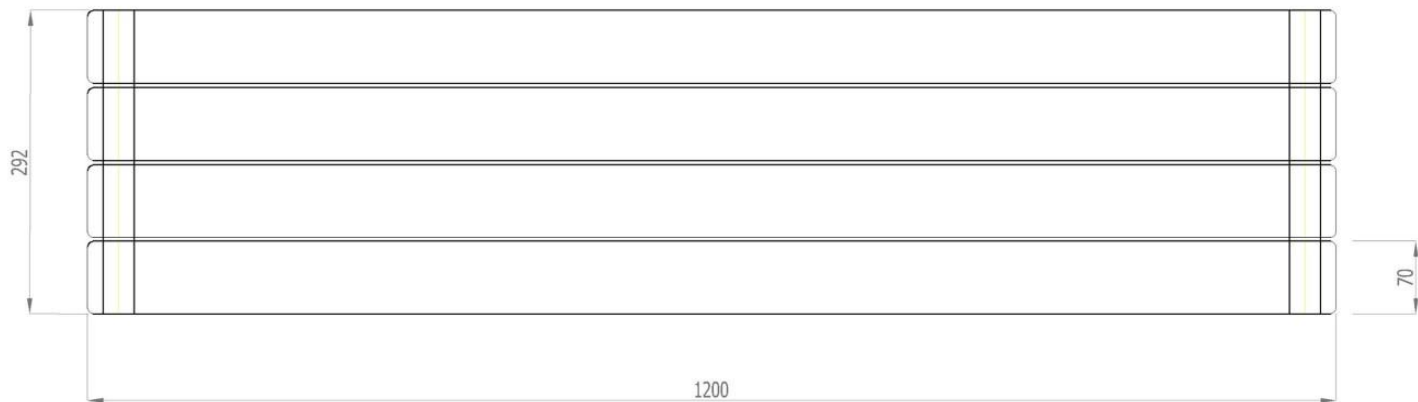

Type22
292 x 1200 mm

Tappings : 1150mm.
Tappings from wall : 85mm.
Distance from wall : 135mm.

* Can only be fitted horizontally.