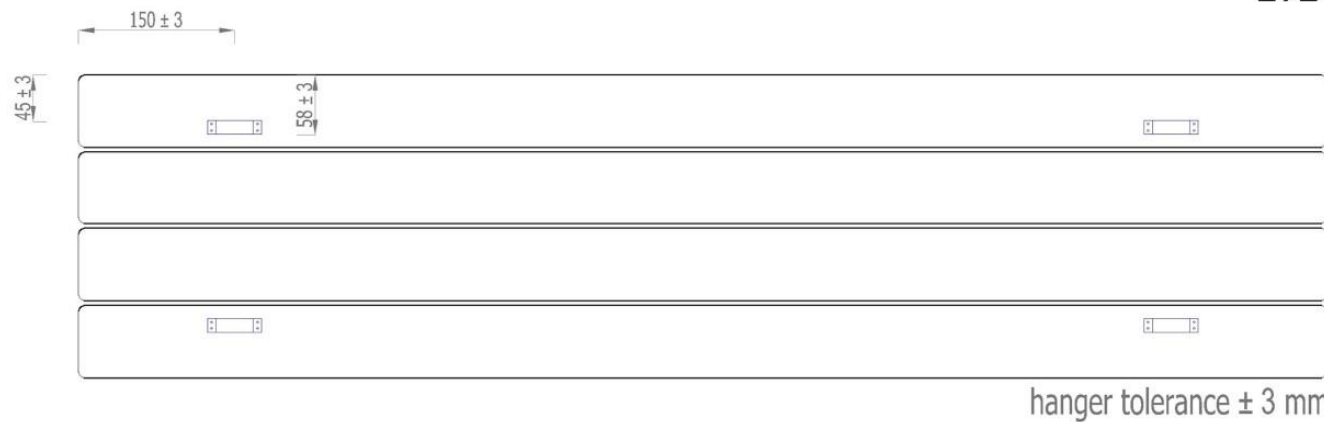

Type22
292 x 1200 mm

Tappings : 1150mm.
Tappings from wall : 85mm.
Distance from wall : 135mm.

* Can only be fitted horizontally.