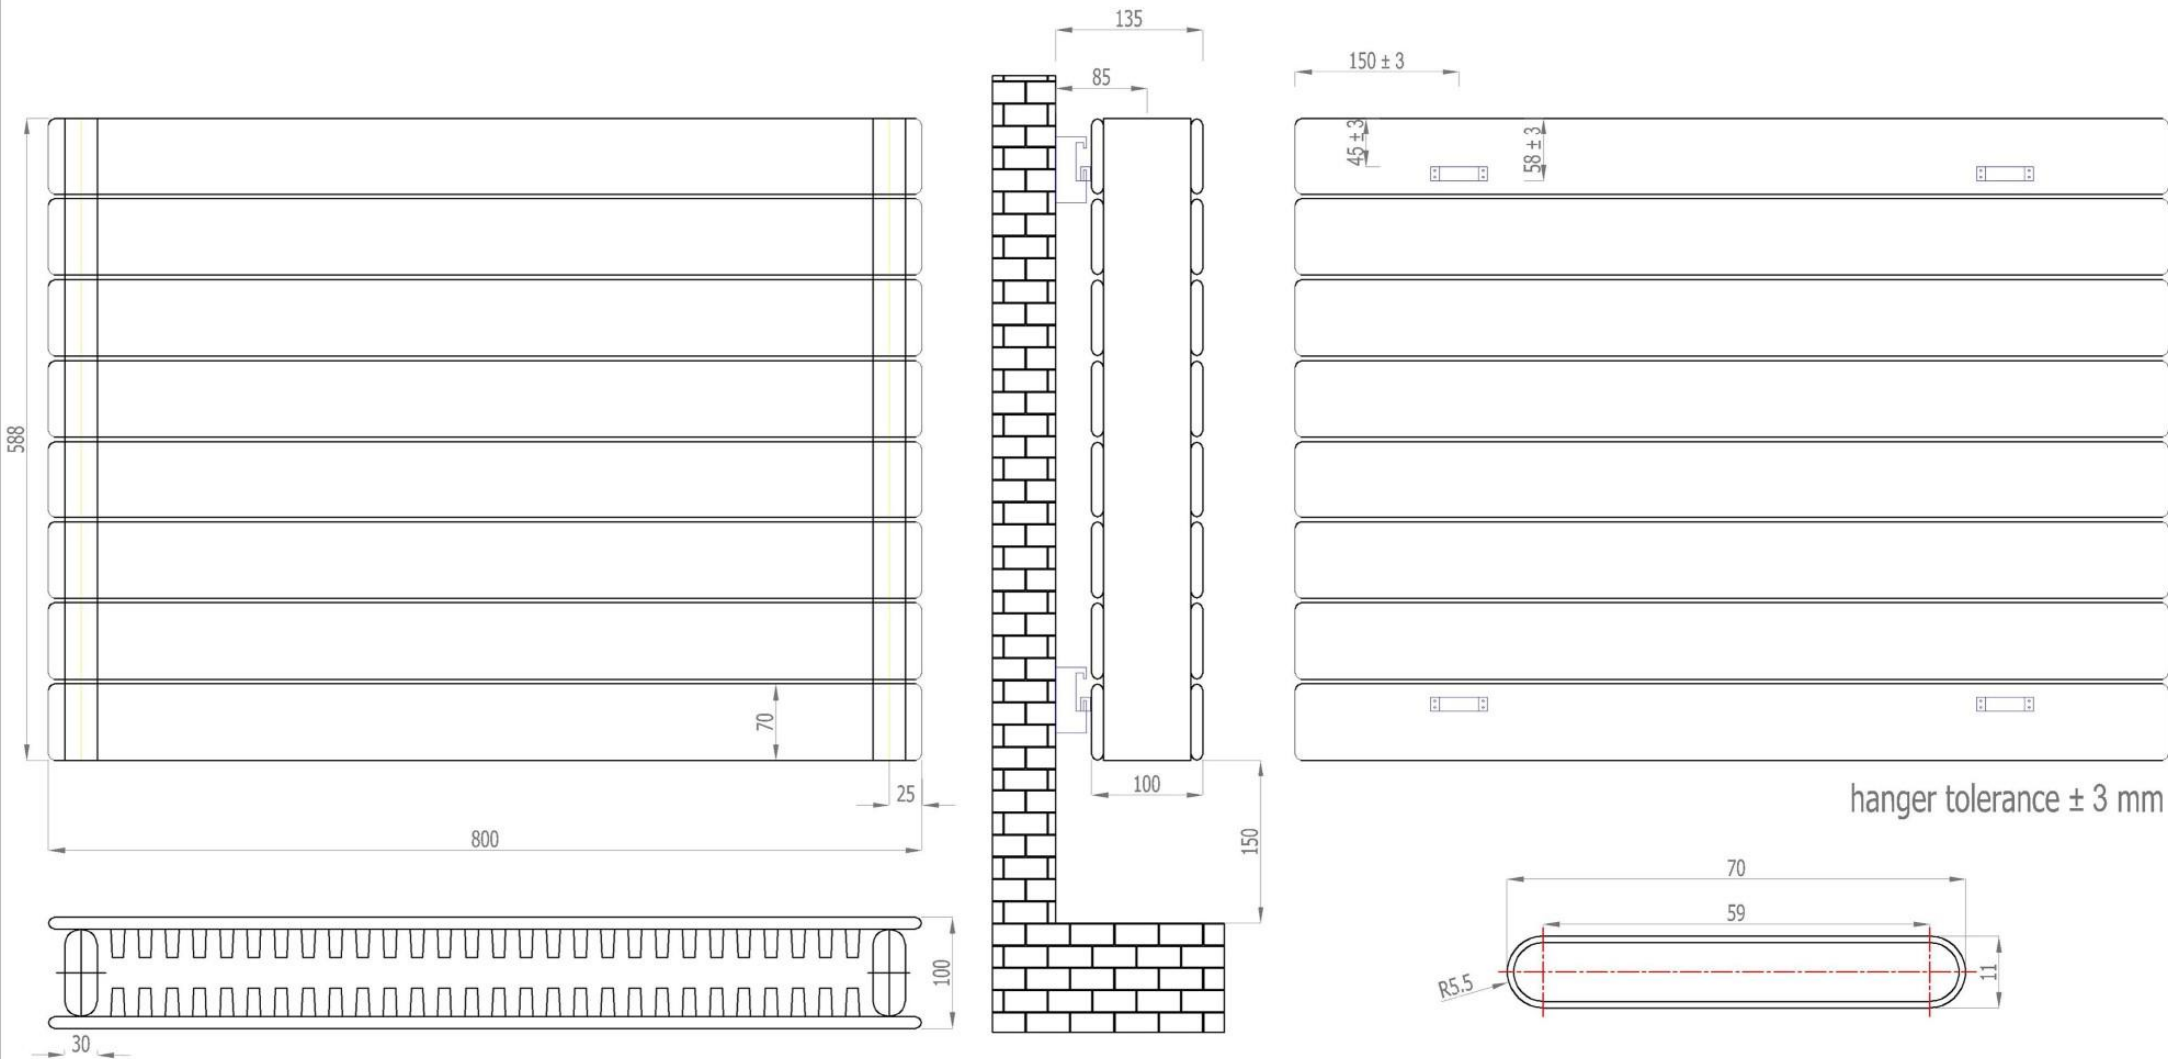

Type22  
588 x 800 mm

Tappings : 750mm.  
Tappings from wall : 85mm.  
Distance from wall : 135mm.

\* Can only be fitted horizontally.