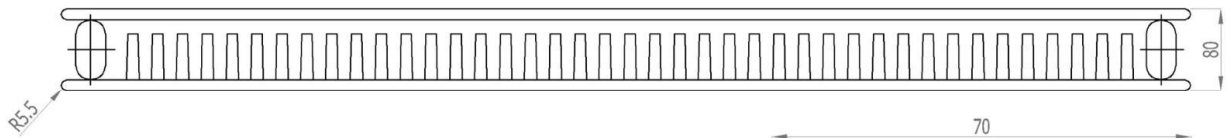

Type21  
588 x 1200 mm

Tappings : 1150mm.  
Tappings from wall : 75mm.  
Distance from wall : 115mm.

\* Can only be fitted horizontally.