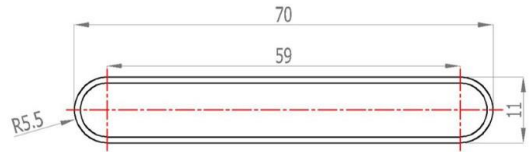

Type21  
588 x 1200 mm

Tappings : 1150mm.  
Tappings from wall : 75mm.  
Distance from wall : 115mm.

\* Can only be fitted horizontally.