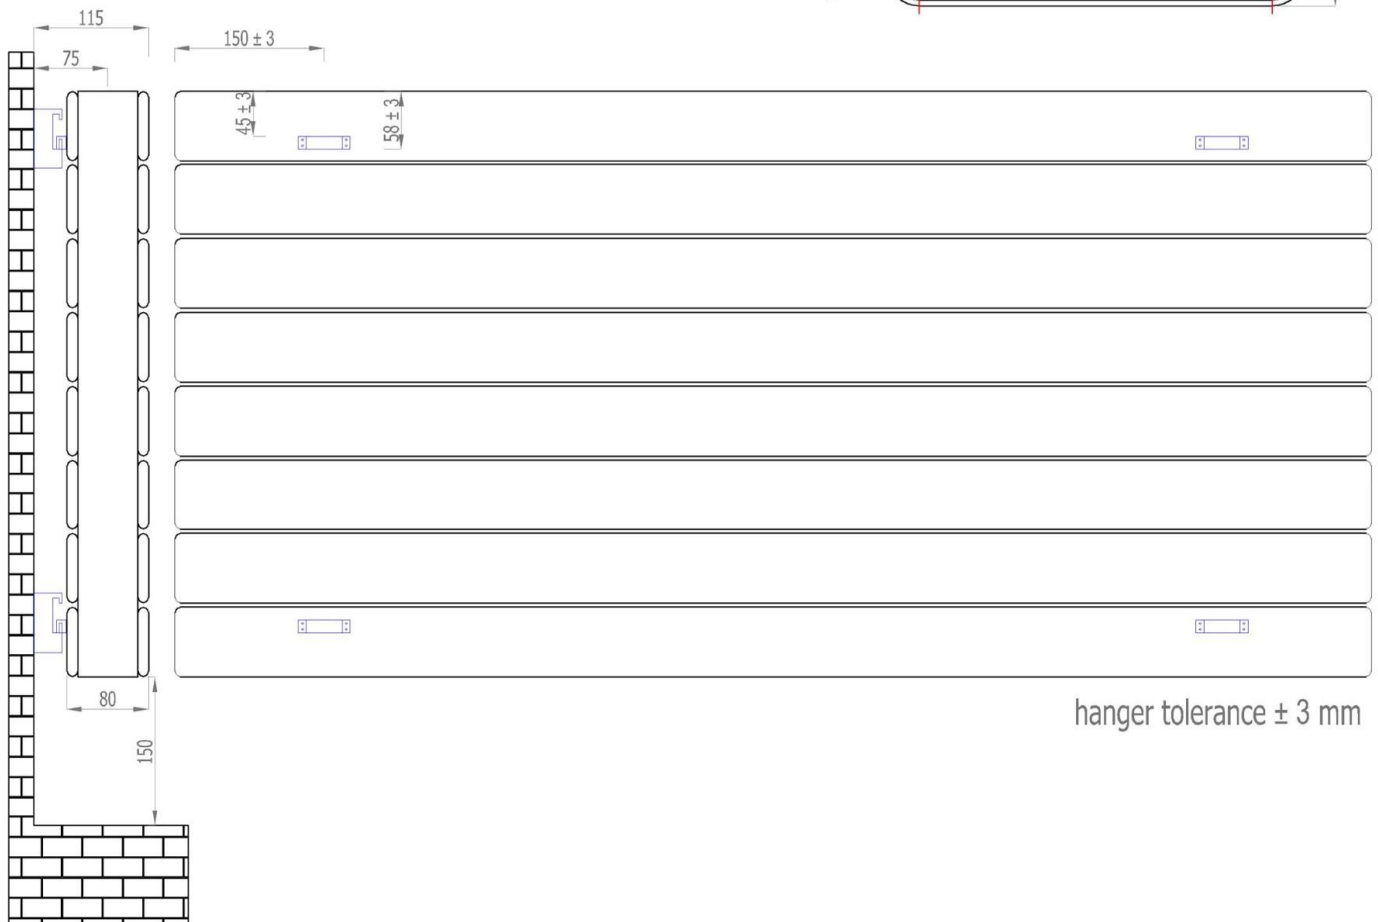

Type21  
588 x 1200 mm

Tappings : 1150mm.  
Tappings from wall : 75mm.  
Distance from wall : 115mm.

\* Can only be fitted horizontally.