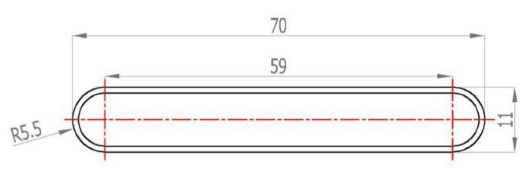

Type21  
588 x 1000 mm

hanger tolerance ± 3 mm

Tappings : 950mm.  
Tappings from wall : 75mm.  
Distance from wall : 115mm.

\* Can only be fitted horizontally.