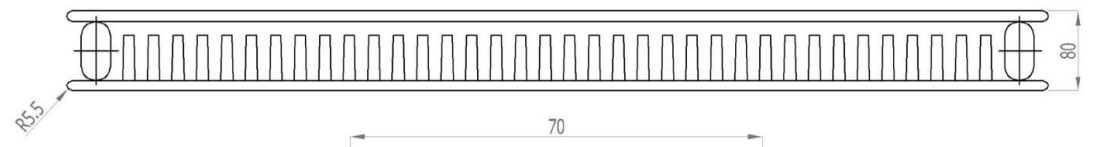

Type21  
588 x 1000 mm

hanger tolerance ± 3 mm

Tappings : 950mm.  
Tappings from wall : 75mm.  
Distance from wall : 115mm.

\* Can only be fitted horizontally.