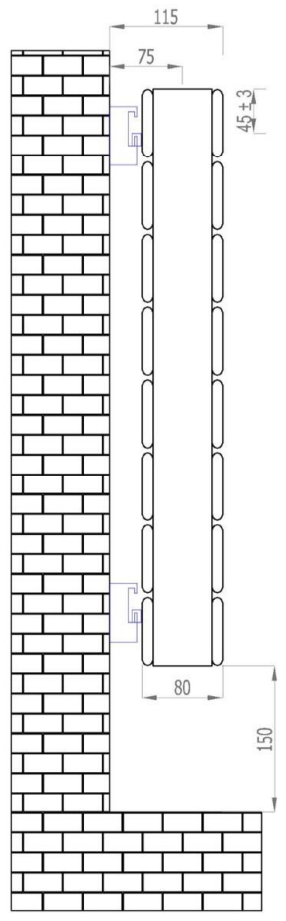

Type21  
588 x 1000 mm

hanger tolerance ± 3 mm

Tappings : 950mm.  
Tappings from wall : 75mm.  
Distance from wall : 115mm.

\* Can only be fitted horizontally.