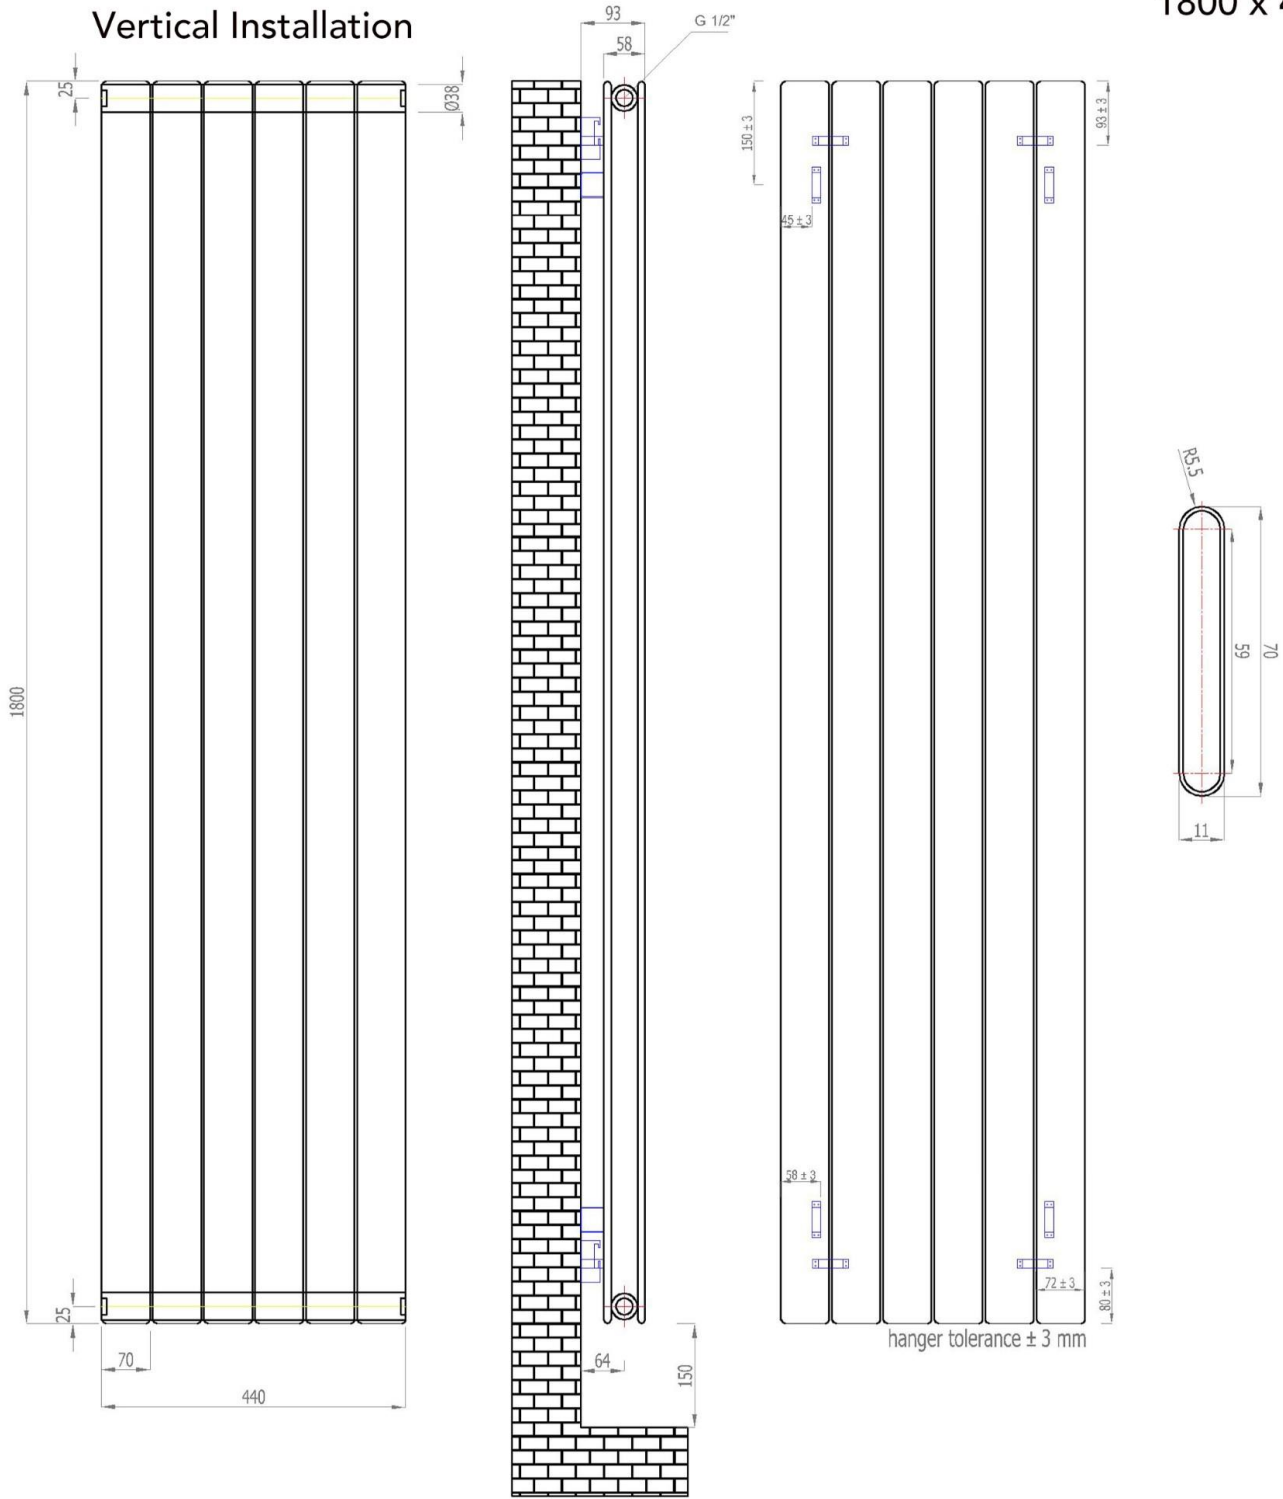

1800 x 440 mm

Vertical Installation

Horizontal Installation

Vertical Installation :

Tappings : 440mm.

Tappings from wall : 64mm.

Distance from wall : 93mm.

Horizontal Installation :

Tappings : 1750mm.

Tappings from wall : 64mm.

Distance from wall : 93mm.