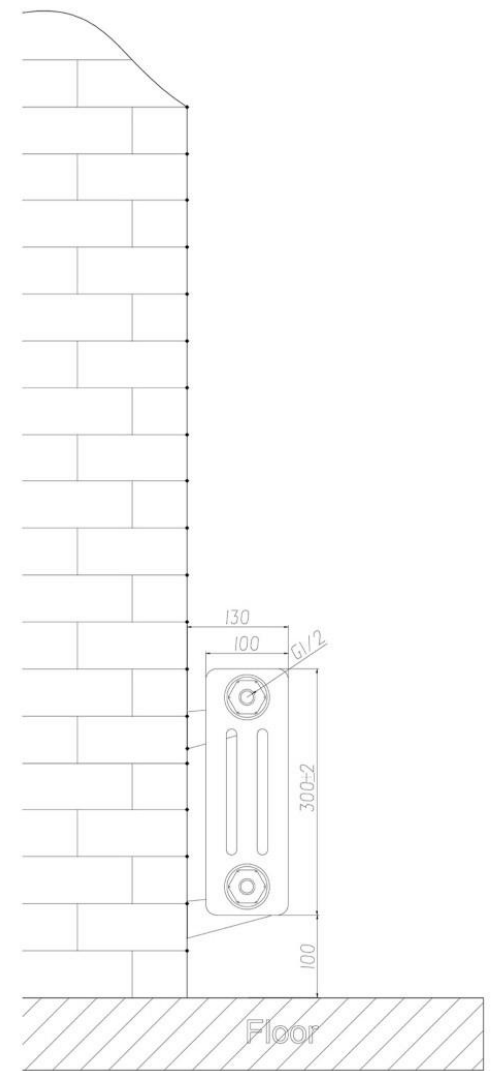

Meuse 3 Column Radiator 300 x 1373mm

Technical Drawing

Top view

Side view

Tappings off wall : 80mm.