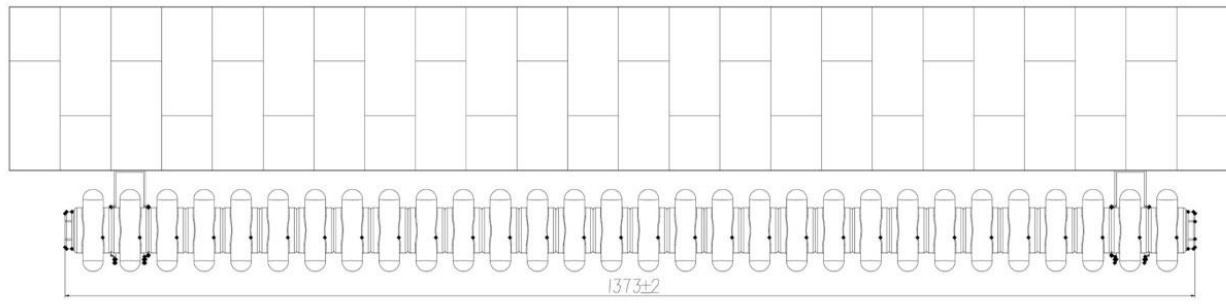

Meuse 3 Column Radiator 300 x 1373mm

Technical Drawing

Top view

Side view

Tappings off wall : 80mm.