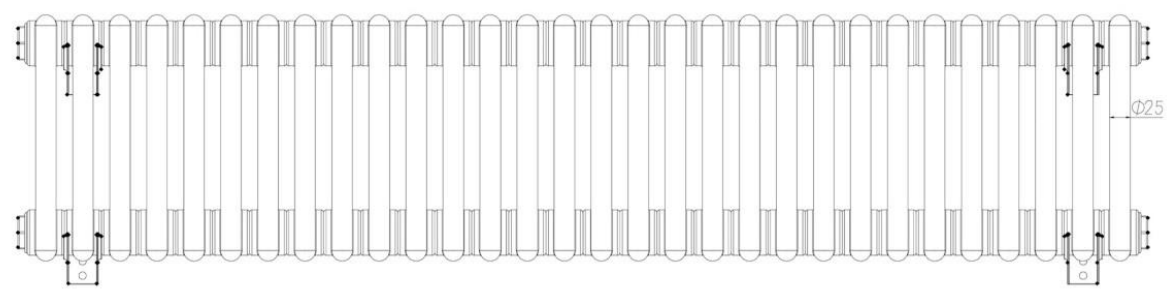

Meuse 3 Column Radiator 300 x 1373mm

Technical Drawing

Top view

Side view

Tappings off wall : 80mm.