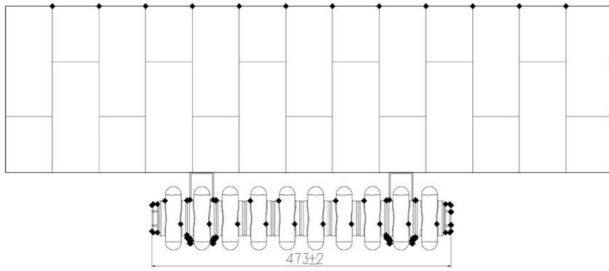

Meuse 3 Column Radiator 1800 x 473mm

Technical Drawing

Top view

Side view

Tappings off wall : 80mm.