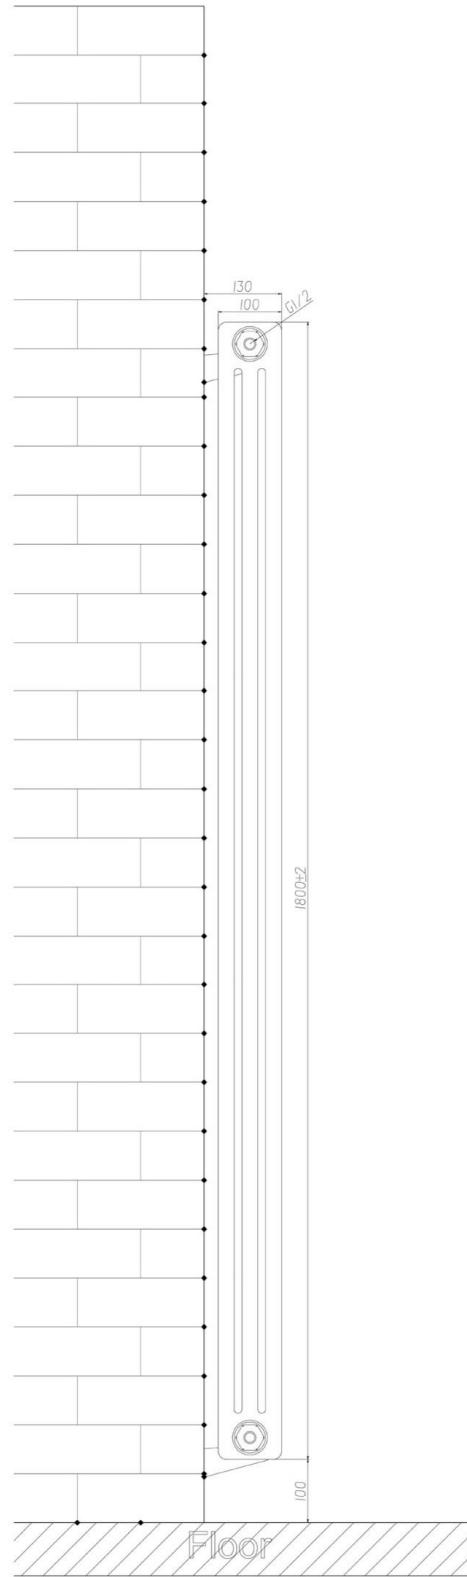

Meuse 3 Column Radiator 1800 x 473mm

Technical Drawing

Top view

Side view

Tappings off wall : 80mm.