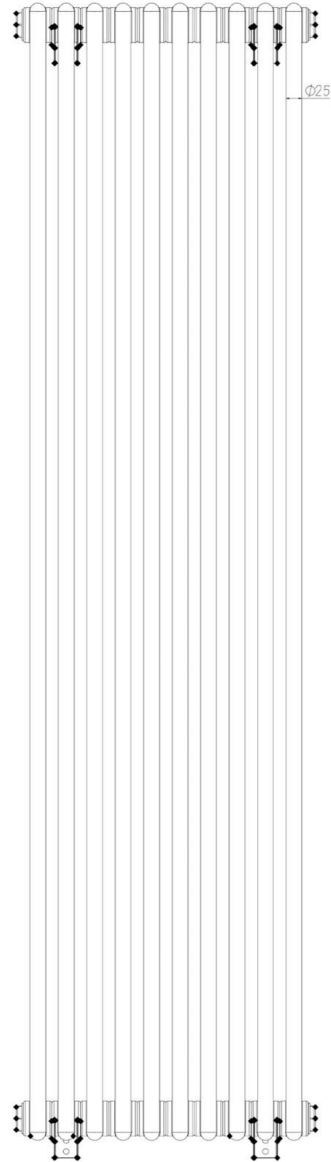

Meuse 3 Column Radiator 1800 x 473mm

Technical Drawing

Top view

Side view

Tappings off wall : 80mm.