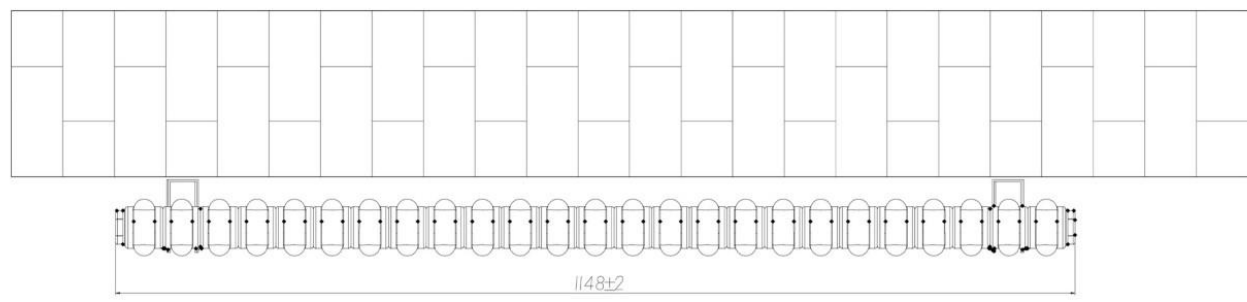

# Meuse 2 Column Radiator 300 x 1148mm

## Technical Drawing

Top view

Tappings off wall : 65mm.