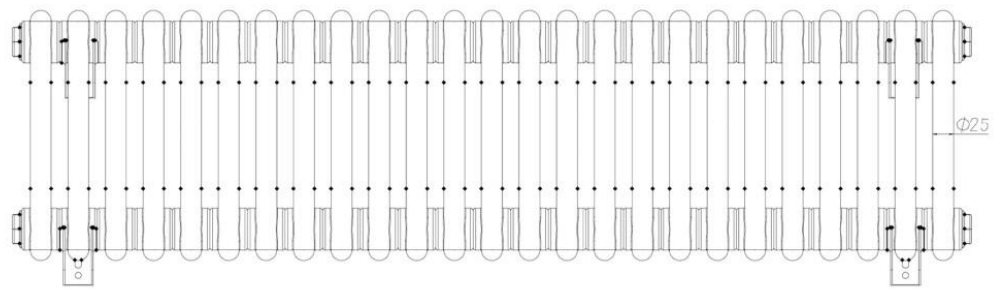

# Meuse 2 Column Radiator 300 x 1148mm

## Technical Drawing

Top view

Tappings off wall : 65mm.