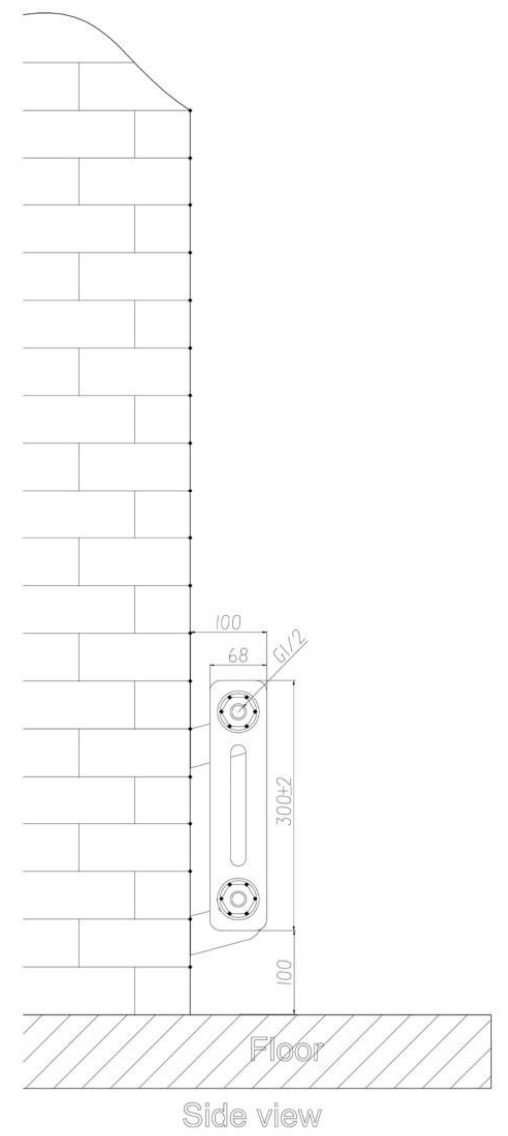

# Meuse 2 Column Radiator 300 x 1148mm

## Technical Drawing

Top view

Tappings off wall : 65mm.