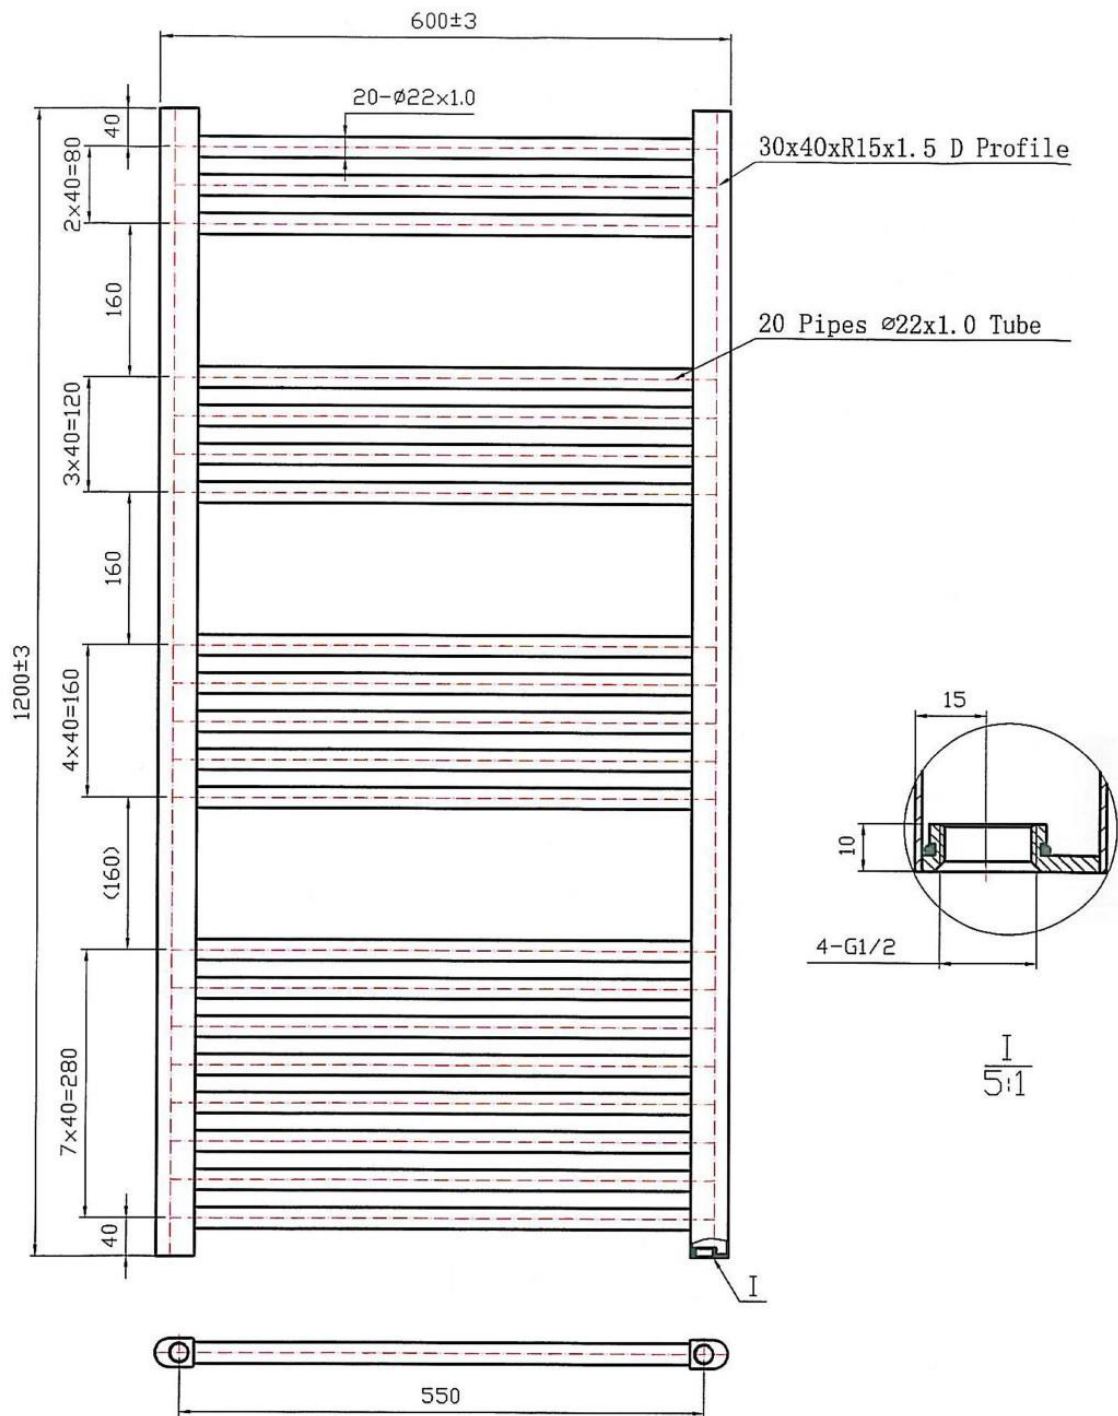

Amadeus Straight 1200 x 600

Technical Drawing

1200*600 20 pipes Straight